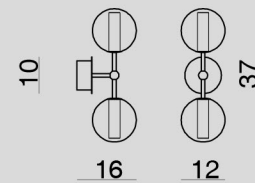

ON DEMAND: THE CHANDELIER CAN BE MADE WITH CUSTOMIZED HEIGHT  
 (extending the metal pipe between the chandelier and the canopy)

**LU1570.1L**  
 LUMETTO / TABLE LAMP  
 Ø18 x H 21 cm  
 G9 1 x max 33W 230V  
 IP20 1m

**1576.14.1L**  
 PLAFONIERA / CEILING LAMP  
 Ø14 x H 17 cm  
 G9 1 x max 33W 230V  
 IP20 1m

**1576.18.1L**  
 PLAFONIERA / CEILING LAMP  
 Ø18 x H 21 cm  
 G9 1 x max 33W 230V  
 IP20 1m

**AP1571.2L**  
 APPLIQUE / WALL LAMP  
 L 12 x P 16 x H 37 cm  
 G9 2 x max 33W 230V  
 IP20 1m

**AP1571.14.1L**  
 APPLIQUE / WALL LAMP  
 L 14 x P 17 x H 14 cm  
 G9 1 x max 33W 230V  
 IP20 1m

**AP1571.18.1L**  
 APPLIQUE / WALL LAMP  
 L 18 x P 21 x H 18 cm  
 G9 1 x max 33W 230V  
 IP20 1m

**1573.14.1L**  
 SOSPENSIONE / HANGING LAMP  
 Glass Ø14 cm - cable 150 cm  
 G9 1 x max 33W 230V  
 IP20 1m

**1574.9+3/12L**  
 LAMPADARIO / CHANDELIER  
 Ø105 x H 83 cm  
 G9 12 x max 33W 230V  
 IP20 1m

**1574.12+4/16L**  
 LAMPADARIO / CHANDELIER  
 Ø105 x H 83 cm  
 G9 16 x max 33W 230V  
 IP20 1m

COLORI VETRO DISPONIBILI / AVAILABLE GLASS COLOURS